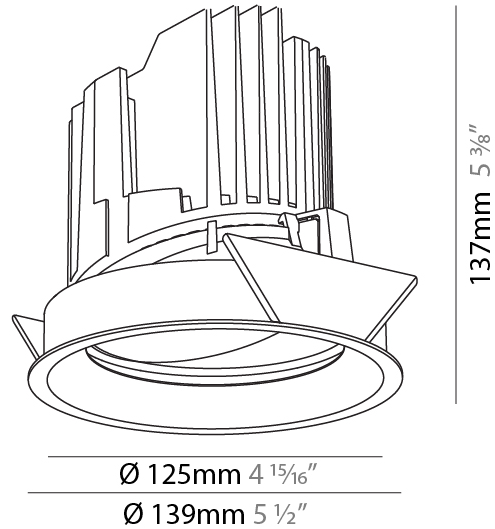

PHYSICAL

Shape: Round
Diameter (mm): 139
Diameter (in): 5 1/2
Height (mm): 137
Height (in): 5 3/8
Ceiling Thickness (mm): 10 / 12.5 / 15
Ceiling Thickness (in): 3/8 or 1/2 or 9/16
Min. Recessing Depth (mm): 150
Min. Recessing Depth (in): 5 7/8
Light Distribution: Adjustable / Downlight
Weight (kg): 0.805
Weight (lbs): 1.77
Fixture Finish: SSR / BKV / CWI / CRY / HAB / LAG / UFT / ITA / RUA / RUR / MIC / FTG / MYG / TWT / LOD / PUS / FRO / FUP / KIA / POP / BLS / SPG / MEY / GOH / GUM / CHC / COM / ABZ / JAG / OBR / MOS / ROR
Fixture Material: Aluminum Die Cast
Cut-out Measurements: 130mm / 5 1/8"

ELECTRICAL

Lamp Type: LED (Zhaga Standard)
Input Wattage (W): 13.2 / 16.5
Total Output Wattage (W): 12 / 14
Dimming: Tri-Mode (Non-Dimming and Phase Dimming (120Vac only) and 0-10V Dimming)
Driver Included: No
Driver Location: Recessed Housing
Driver Type: Constant Current - Universal
Driver Class: Class 2
Housing: See components
Input Voltage (V): 120 - 277
Constant Current (MA): 350

LED

Number of LEDs: 1
Color Temperature (°K): 2700 / 3000 / 3500 / 4000
Max. Delivered Lumen (lm): 870 / 970 / 1039 / 1060
Nominal Lumen (lm): 960 / 1070 / 1156 / 1180
CRI: >90 CRI
Efficiency (%): 0.905
Lamp Life (hrs): 50000

OPTICAL

Reflector°: 10
Optic°: Lens Pack - No Lens
Adjustability: Rotational 355°; Tilt 30°

RATINGS AND CERTIFICATIONS

Certified By: CSA Certified to UL and CSA Standards
IP rating: IP20