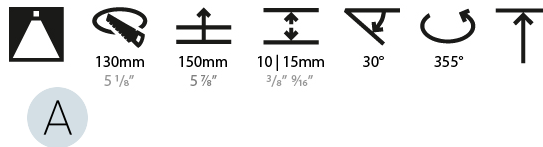

PHYSICAL

Shape: Round
Diameter (mm): 139
Diameter (in): 5 1/2
Height (mm): 137
Height (in): 5 3/8
Ceiling Thickness (mm): 10 / 12.5 / 15
Ceiling Thickness (in): 3/8 or 1/2 or 9/16
Min. Recessing Depth (mm): 150
Min. Recessing Depth (in): 5 7/8
Light Distribution: Adjustable / Downlight
Weight (kg): 0.805
Weight (lbs): 1.77
Fixture Finish: SSR / BKV / CWI / CRY / HAB / LAG / UFT / ITA / RUA / RUR / MIC / FTG / MYG / TWT / LOD / PUS / FRO / FUP / KIA / POP / BLS / SPG / MEY / GOH / GUM / CHC / COM / ABZ / JAG / OBR / MOS / ROR
Fixture Material: Aluminum Die Cast
Cut-out Measurements: 130mm / 5 1/8"

ELECTRICAL

Lamp Type: LED (Zhaga Standard)
Input Wattage (W): 13.2 / 16.5
Total Output Wattage (W): 12 / 14
Dimming: Tri-Mode (Non-Dimming and Phase Dimming (120Vac only) and 0-10V Dimming)
Driver Included: No
Driver Location: Recessed Housing
Driver Type: Constant Current - Universal
Driver Class: Class 2
Housing: See components
Input Voltage (V): 120 - 277
Constant Current (MA): 350

LED

Number of LEDs: 1
Color Temperature (°K): 2700 / 3000 / 3500 / 4000
Max. Delivered Lumen (lm): 870 / 970 / 1039 / 1060
Nominal Lumen (lm): 960 / 1070 / 1156 / 1180
CRI: >90 CRI
Efficiency (%): 0.905
Lamp Life (hrs): 50000

OPTICAL

Reflector°: 10
Optic°: Lens Pack - No Lens
Adjustability: Rotational 355°; Tilt 30°

RATINGS AND CERTIFICATIONS

Certified By: CSA Certified to UL and CSA Standards
IP rating: IP20